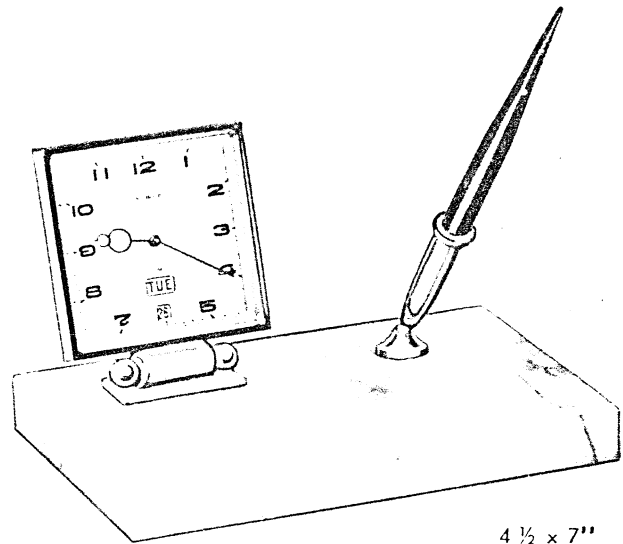

SHEAFFER'S NEW DESK SET LINE

6503M (Illustrated)
MEXICAN ONYX
With B121SKD White Dot Pen $65.00
With B5SKD Pen, pencil or ballpoint 57.50
(Includes No. 591-8 Day Perpetual Date & Day Clock)

6503J
JET CRYSTAL
With 121SKD White Dot Pen $65.00
With 5SKD Pen, pencil or ballpoint 57.50
(Includes No. 591-8 Day Perpetual Date & Day Clock)

4 1/2 x 7"